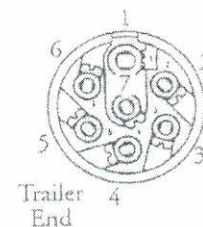

7 PIN SEMI STYLE TRAILER CONNECTOR

1 - GROUND - GREEN
2 - OPEN
3 - LEFT TURN - YELLOW
4 - BRAKES - BLUE
5 - RIGHT TURN - RED
6 - TAIL LIGHTS / CLR - BLACK
7 - AUXILARY - BROWN