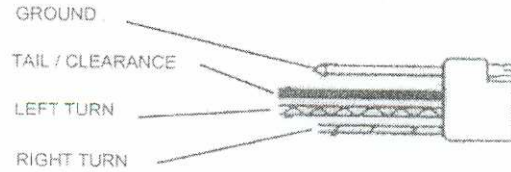

WIRING DIAGRAMS

4 WAY FLAT TRAILER CONNECTOR

FACTORY PLUG HUDSON WIRE COLOR

GROUND = WHITE	GROUND = GREEN
TAIL / CLR = BROWN	TAIL / CLR = BLACK
LEFT TURN = YELLOW	LEFT TURN = YELLOW
RIGHT TURN = GREEN	RIGHT TURN = RED

6 POLE ROUND TRAILER CONNECTOR

S - BRAKES - BLUE	RT - RIGHT TURN - RED	14 GAUGE
GD - GROUND - GREEN	A - ACCESSORY - BROWN	
TM - TAIL LIGHTS / CLR - BLACK	LT - LEFT TURN - YELLOW	

7 WAY RV TRAILER CONNECTOR