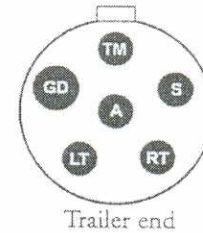

WIRING DIAGRAMS

4 WAY FLAT TRAILER CONNECTOR

FACTORY PLUG HUDSON WIRE COLOR

GROUND = WHITE	GROUND = GREEN
TAIL / CLR = BROWN	TAIL / CLR = BLACK
LEFT TURN = YELLOW	LEFT TURN = YELLOW
RIGHT TURN = GREEN	RIGHT TURN = RED

6 POLE ROUND TRAILER CONNECTOR

S - BRAKES - BLUE	RT - RIGHT TURN - RED	14 GAUGE
GD - GROUND - GREEN	A - ACCESSORY - BROWN	
TM - TAIL LIGHTS / CLR - BLACK	LT - LEFT TURN - YELLOW	

7 WAY RV TRAILER CONNECTOR

1 - GROUND - GREEN
2 - OPEN
3 - LEFT TURN - YELLOW
4 - BRAKES - BLUE
5 - RIGHT TURN - RED
6 - TAIL LIGHTS / CLR - BLACK
7 - AUXILARY - BROWN

SCHEMATICS

WIRING DIAGRAMS