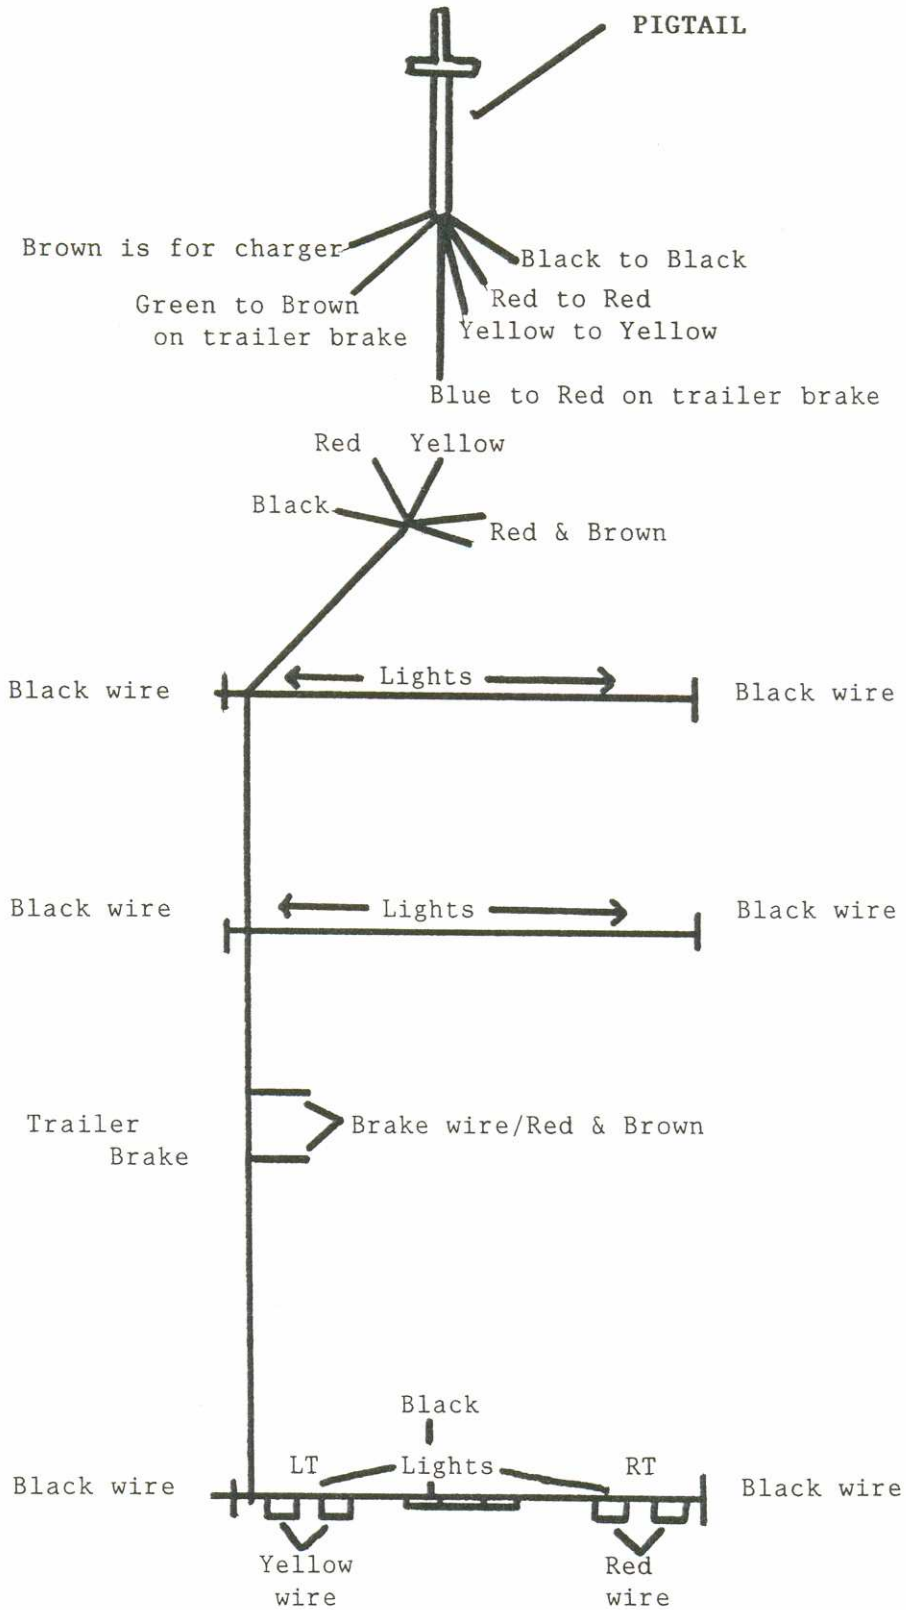

WIRING DIAGRAMS

4 WAY FLAT TRAILER CONNECTOR

FACTORY PLUG HUDSON WIRE COLOR

GROUND = WHITE	GROUND = GREEN
TAIL / CLR = BROWN	TAIL / CLR = BLACK
LEFT TURN = YELLOW	LEFT TURN = YELLOW
RIGHT TURN = GREEN	RIGHT TURN = RED

6 POLE ROUND TRAILER CONNECTOR

S - BRAKES - BLUE	RT - RIGHT TURN - RED	14 GAUGE
GD - GROUND - GREEN	A - ACCESSORY - BROWN	
TM - TAIL LIGHTS / CLR - BLACK	LT - LEFT TURN - YELLOW	

7 WAY RV TRAILER CONNECTOR

1 - GROUND - GREEN	14 GAUGE
2 - BRAKES - BLUE	
3 - TAIL LIGHTS / CLR - BLACK	
4 - BATTERY - BROWN	
5 - LH STOP & TURN - YELLOW	
6 - RH STOP & TURN - RED	
7 - AUXILARY - WHITE	

7 PIN SEMI STYLE TRAILER CONNECTOR

1 - GROUND - GREEN
2 - OPEN
3 - LEFT TURN - YELLOW
4 - BRAKES - BLUE
5 - RIGHT TURN - RED
6 - TAIL LIGHTS / CLR - BLACK
7 - AUXILARY - BROWN

SCHEMATICS

WIRING DIAGRAMS